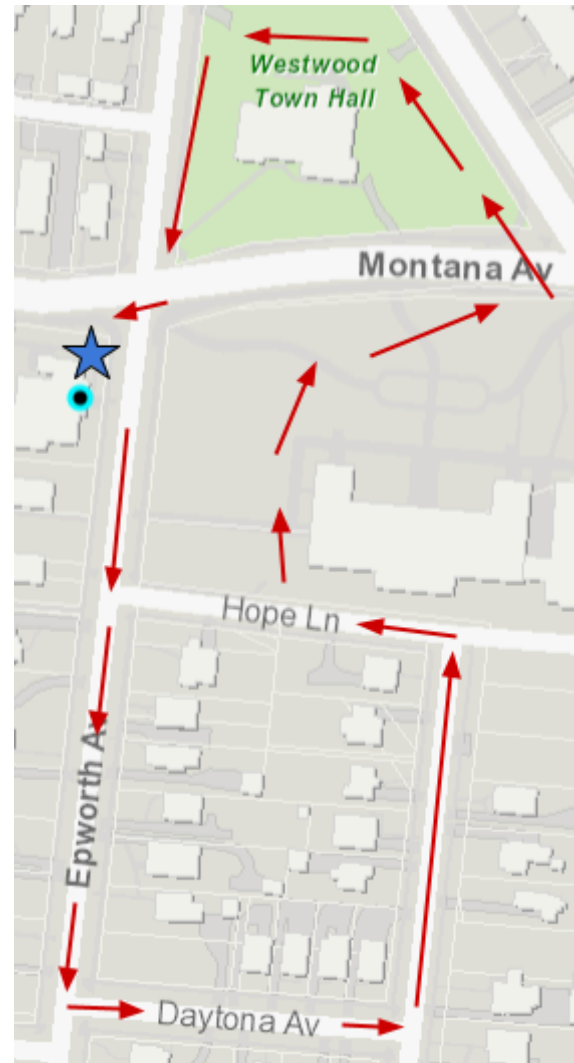

Westwood Grows

Fall Colors Walking Tour

Thank you for joining us for our walking tour! We will start and end at the public library located at 3345 Epworth Ave, Cincinnati, OH 45211. Our route is marked on the map so please feel free to join us mid way or repeat the tour on your own time. Along the route we will learn more about a few of Mary's favorites.

We will start at the library (where the blue dot is), walk south on Epworth to Daytona, walk east on Daytona to Koenig, walk north on Koenig to Westwood Elementary School then across Montana to CRC Westwood Town Hall before heading south on Epworth towards the library, ending at the blue star.

These trees will be featured on our walk:

1. Ginkgo
2. Red Oak
3. Sugar Maple
4. Black Tupelo
5. Oakleaf Hydrangea
6. Sweetgum
7. American Sycamore
8. Eastern Redbud
9. American Holly
10. Chinese Elm
11. Bald Cypress
12. Tulip Tree
13. Witch Hazel